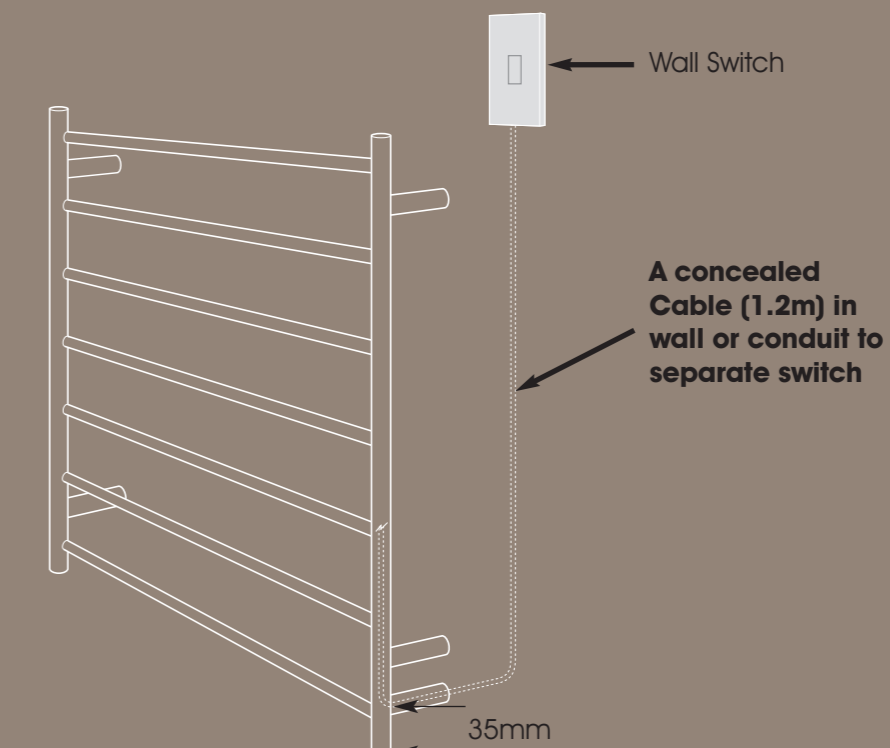

Hard Wired Concealed Cable

HARD WIRED OR PLUG IN
Radiant Towel Rails can be plugged in or hard wired to a switch with the cable hidden. A Concealed cable bracket is included with every towel rail as shown in the photo above.