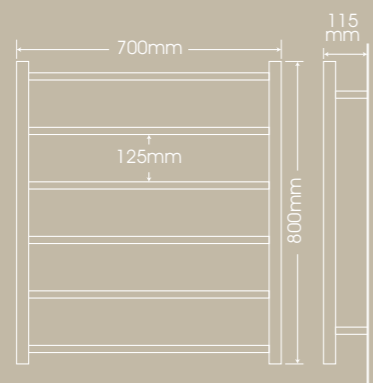

Non-Heated Towel Rails - Square Bar Range

Floor to Ceiling and Custom Made

SLTR-01

Dimensions

Approx mounting positions are as follows
Horizontal centre-centre 670mm
Vertical centre-centre 620mm