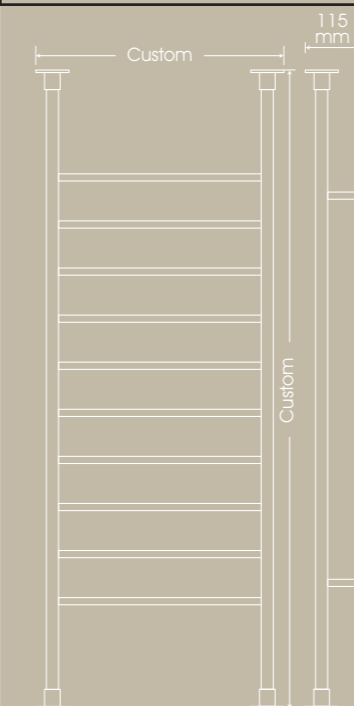

Non-Heated Towel Rails - Square Bar Range

Floor to Ceiling and Custom Made

SLTR-01

Dimensions

Approx mounting positions are as follows
Horizontal centre-centre 670mm
Vertical centre-centre 620mm

SLTR-02

Dimensions

Approx mounting positions are as follows
Horizontal centre-centre 670mm
Vertical centre-centre 920mm

Custom

Dimensions

Specifications

- 700mm Wide
- 800mm High
- 304 Grade Stainless Steel
- Mirror Polished Finish
- Vertical bars 32mm x 32mm diameter
- 115mm from wall
- Horizontal bars 19mm x 19mm diameter
- 6 Bars evenly spaced
- Non-Heated
- Available in square bars

Specifications

- 700mm Wide
- 1100mm High
- 304 Grade Stainless Steel
- Mirror Polished Finish
- Vertical bars 32mm x 32mm diameter
- 115mm from wall
- Horizontal bars 19mm x 19mm diameter
- 7 Bars evenly spaced
- Non-Heated
- Available in square bars