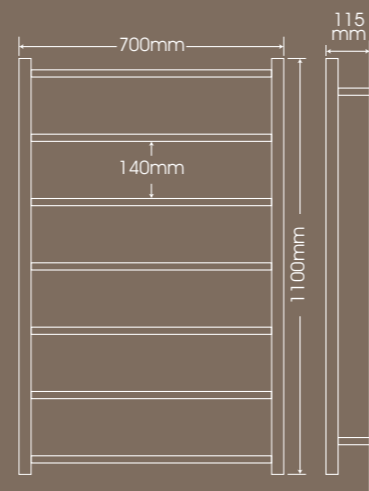

Approx mounting positions are as follows
Horizontal centre-centre 670mm
Vertical centre-centre 920mm

Custom

Dimensions

Specifications

- 700mm Wide
- 800mm High
- 304 Grade Stainless Steel
- Mirror Polished Finish
- Vertical bars 32mm x 32mm diameter
- 115mm from wall
- Horizontal bars 19mm x 19mm diameter
- 6 Bars evenly spaced
- Non-Heated
- Available in square bars

Specifications

- 700mm Wide
- 1100mm High
- 304 Grade Stainless Steel
- Mirror Polished Finish
- Vertical bars 32mm x 32mm diameter
- 115mm from wall
- Horizontal bars 19mm x 19mm diameter
- 7 Bars evenly spaced
- Non-Heated
- Available in square bars