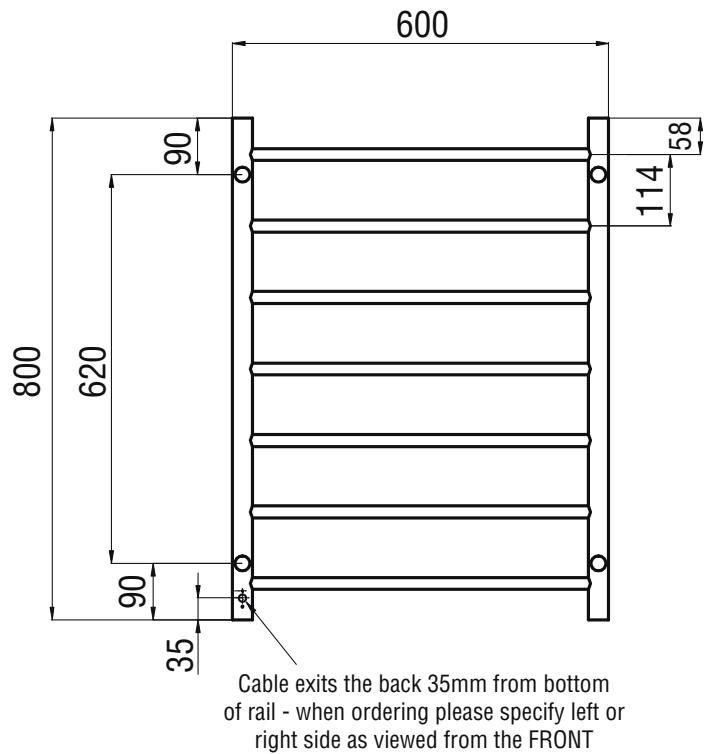

RTR01 Specifications

- 600mm Wide
- 800mm High
- 304 Grade Stainless Steel
- Mirror Polished Finish
- Hard Wired or Plug in
- 75 Watts
- Vertical bars 32mm diameter
- Horizontal bars 19mm diameter
- 7 Bars
- Features - *straight bars, evenly spaced*
- 112mm from wall
- IP Rating – IP55
- Approval – SAA

**Technical Questions please call
08 9302 4140**