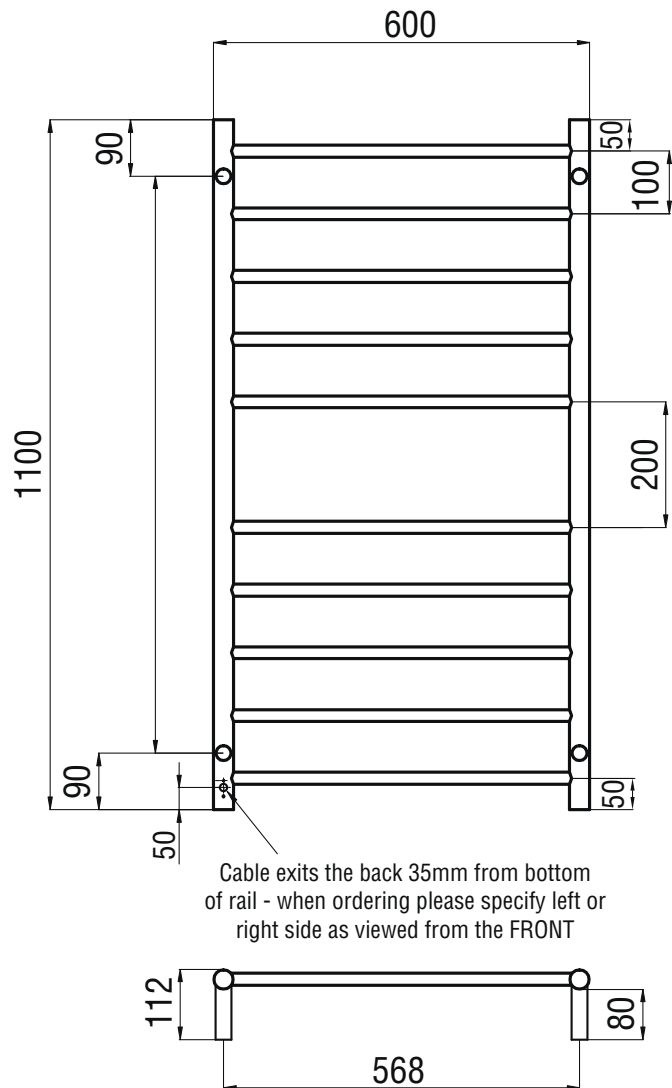

RTR02 Specifications

- 600mm Wide
- 1100mm High
- 304 Grade Stainless Steel
- Mirror Polished Finish
- Hard Wired or Plug in
- 125 Watts
- Vertical bars 32mm diameter
- Horizontal bars 19mm diameter
- 10 Bars
- Features - *straight bars, evenly spaced, central gap*

**Technical Questions please call
08 9302 4140**