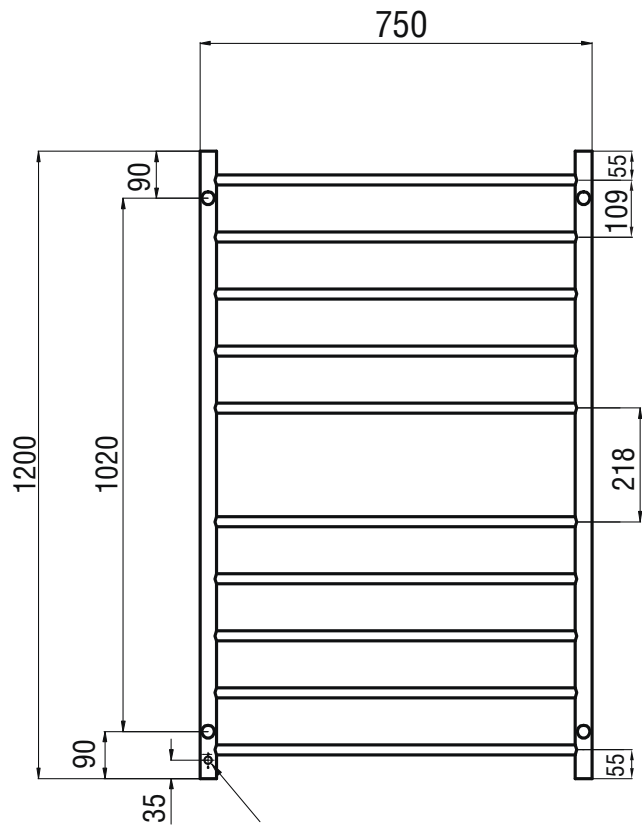

RTR04 Specifications

- 750mm Wide
- 1200mm High
- 304 Grade Stainless Steel
- Mirror Polished Finish
- Hard Wired or Plug in
- 130 Watts
- Vertical bars 32mm diameter
- Horizontal bars 19mm diameter
- 10 Bars
- Features - *straight bars, evenly spaced, central gap*

**Technical Questions please call
08 9302 4140**

Cable exits the back 35mm from bottom of rail - when ordering please specify left or right side as viewed from the FRONT

Plug In

Hard Wired Concealed Cable