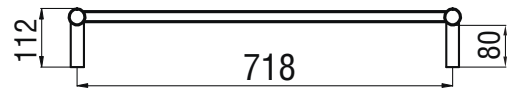

RTR04 Specifications

- 750mm Wide
- 1200mm High
- 304 Grade Stainless Steel
- Mirror Polished Finish
- Hard Wired or Plug in
- 130 Watts
- Vertical bars 32mm diameter
- Horizontal bars 19mm diameter
- 10 Bars
- Features - *straight bars, evenly spaced, central gap*

**Technical Questions please call
08 9302 4140**

Cable exits the back 35mm from bottom of rail - when ordering please specify left or right side as viewed from the FRONT

Plug In

Hard Wired Concealed Cable