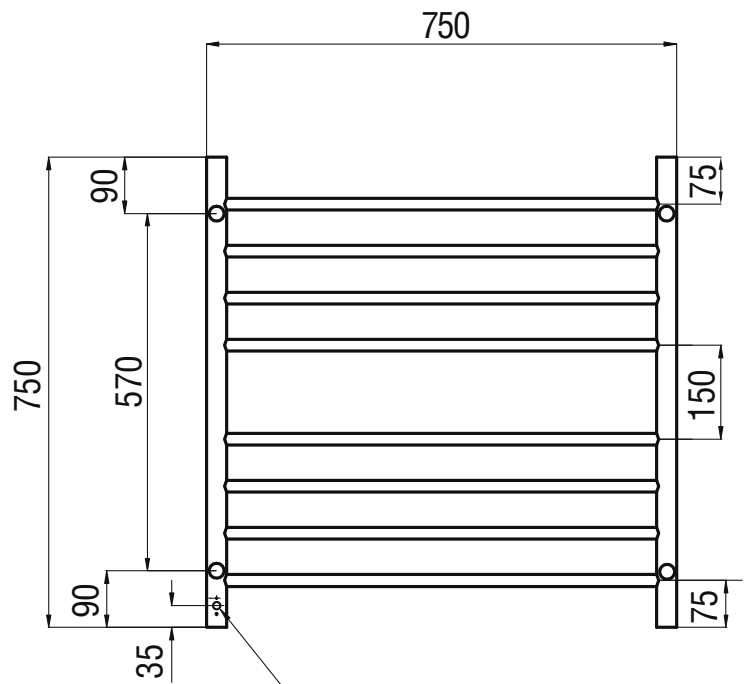

## RTR06 Specifications

- 750mm Wide
- 750mm High
- 304 Grade Stainless Steel
- Mirror Polished Finish
- Hard Wired or Plug in
- 80 Watts
- Vertical bars 32mm diameter
- Horizontal bars 19mm diameter
- 8 Bars
- Features - *straight bars evenly spaced, central gap*

**Technical Questions please call  
08 9302 4140**

Cable exits the back 35mm from bottom of rail - when ordering please specify left or right side as viewed from the FRONT

Plug In

Hard Wired Concealed Cable