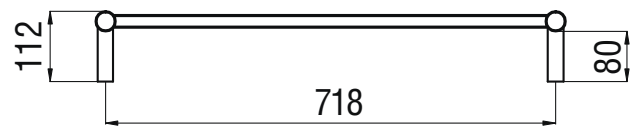

## RTR06 Specifications

- 750mm Wide
- 750mm High
- 304 Grade Stainless Steel
- Mirror Polished Finish
- Hard Wired or Plug in
- 80 Watts
- Vertical bars 32mm diameter
- Horizontal bars 19mm diameter
- 8 Bars
- Features - *straight bars evenly spaced, central gap*

**Technical Questions please call  
08 9302 4140**

Cable exits the back 35mm from bottom of rail - when ordering please specify left or right side as viewed from the FRONT

Plug In

Hard Wired Concealed Cable