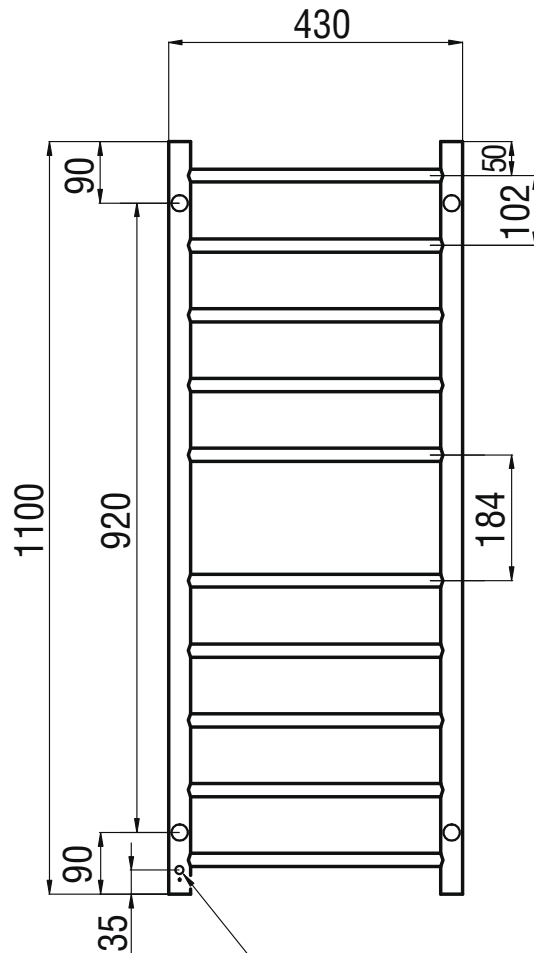

RTR430 Specifications

- 430mm Wide
- 1100mm High
- 304 Grade Stainless Steel
- Mirror Polished Finish
- Hard Wired or Plug in
- 80 Watts
- Vertical bars 32mm diameter
- Horizontal bars 19mm diameter
- 10 Bars
- Features - *straight bars evenly spaced, central gap*

**Technical Questions please call
08 9302 4140**

Cable exits the back 35mm from bottom of rail -
when ordering please specify left or
right side as viewed from the FRONT

Plug In

Hard Wired Concealed Cable