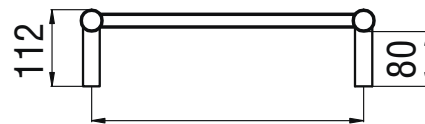

RTR430 Specifications

- 430mm Wide
- 1100mm High
- 304 Grade Stainless Steel
- Mirror Polished Finish
- Hard Wired or Plug in
- 80 Watts
- Vertical bars 32mm diameter
- Horizontal bars 19mm diameter
- 10 Bars
- Features - *straight bars evenly spaced, central gap*

**Technical Questions please call
08 9302 4140**

Cable exits the back 35mm from bottom of rail -
when ordering please specify left or
right side as viewed from the FRONT

Plug In

Hard Wired Concealed Cable