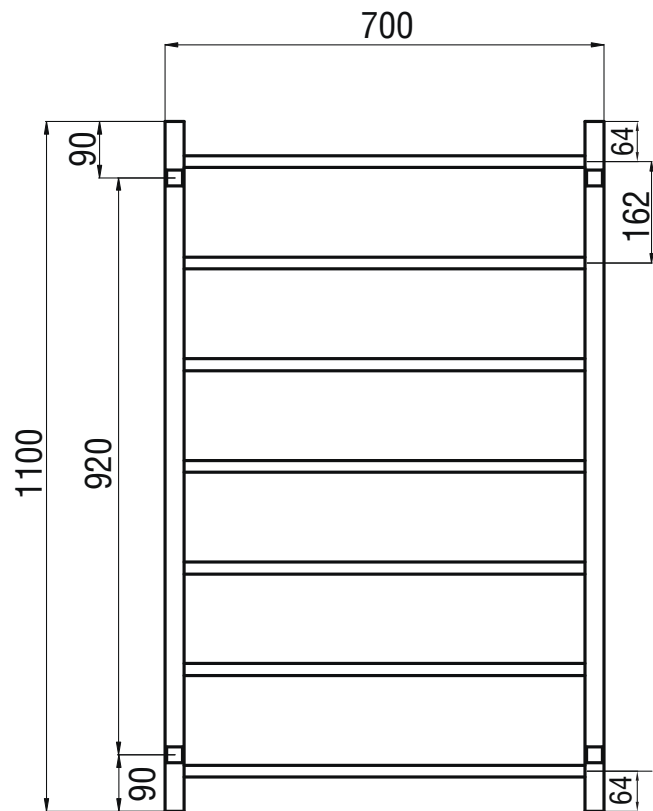

SLTR02 Specifications

- 700mm Wide
- 1100mm High
- 304 Grade Stainless Steel
- Mirror Polished Finish
- Vertical bars 32mm x 32mm diameter
- 115mm from wall
- Horizontal bars 19mm x 19mm diameter
- 7 Bars evenly spaced
- Non-Heated
- Available in square bars