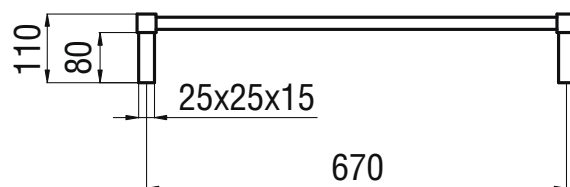

SLTR02 Specifications

- 700mm Wide
- 1100mm High
- 304 Grade Stainless Steel
- Mirror Polished Finish
- Vertical bars 32mm x 32mm diameter
- 115mm from wall
- Horizontal bars 19mm x 19mm diameter
- 7 Bars evenly spaced
- Non-Heated
- Available in square bars